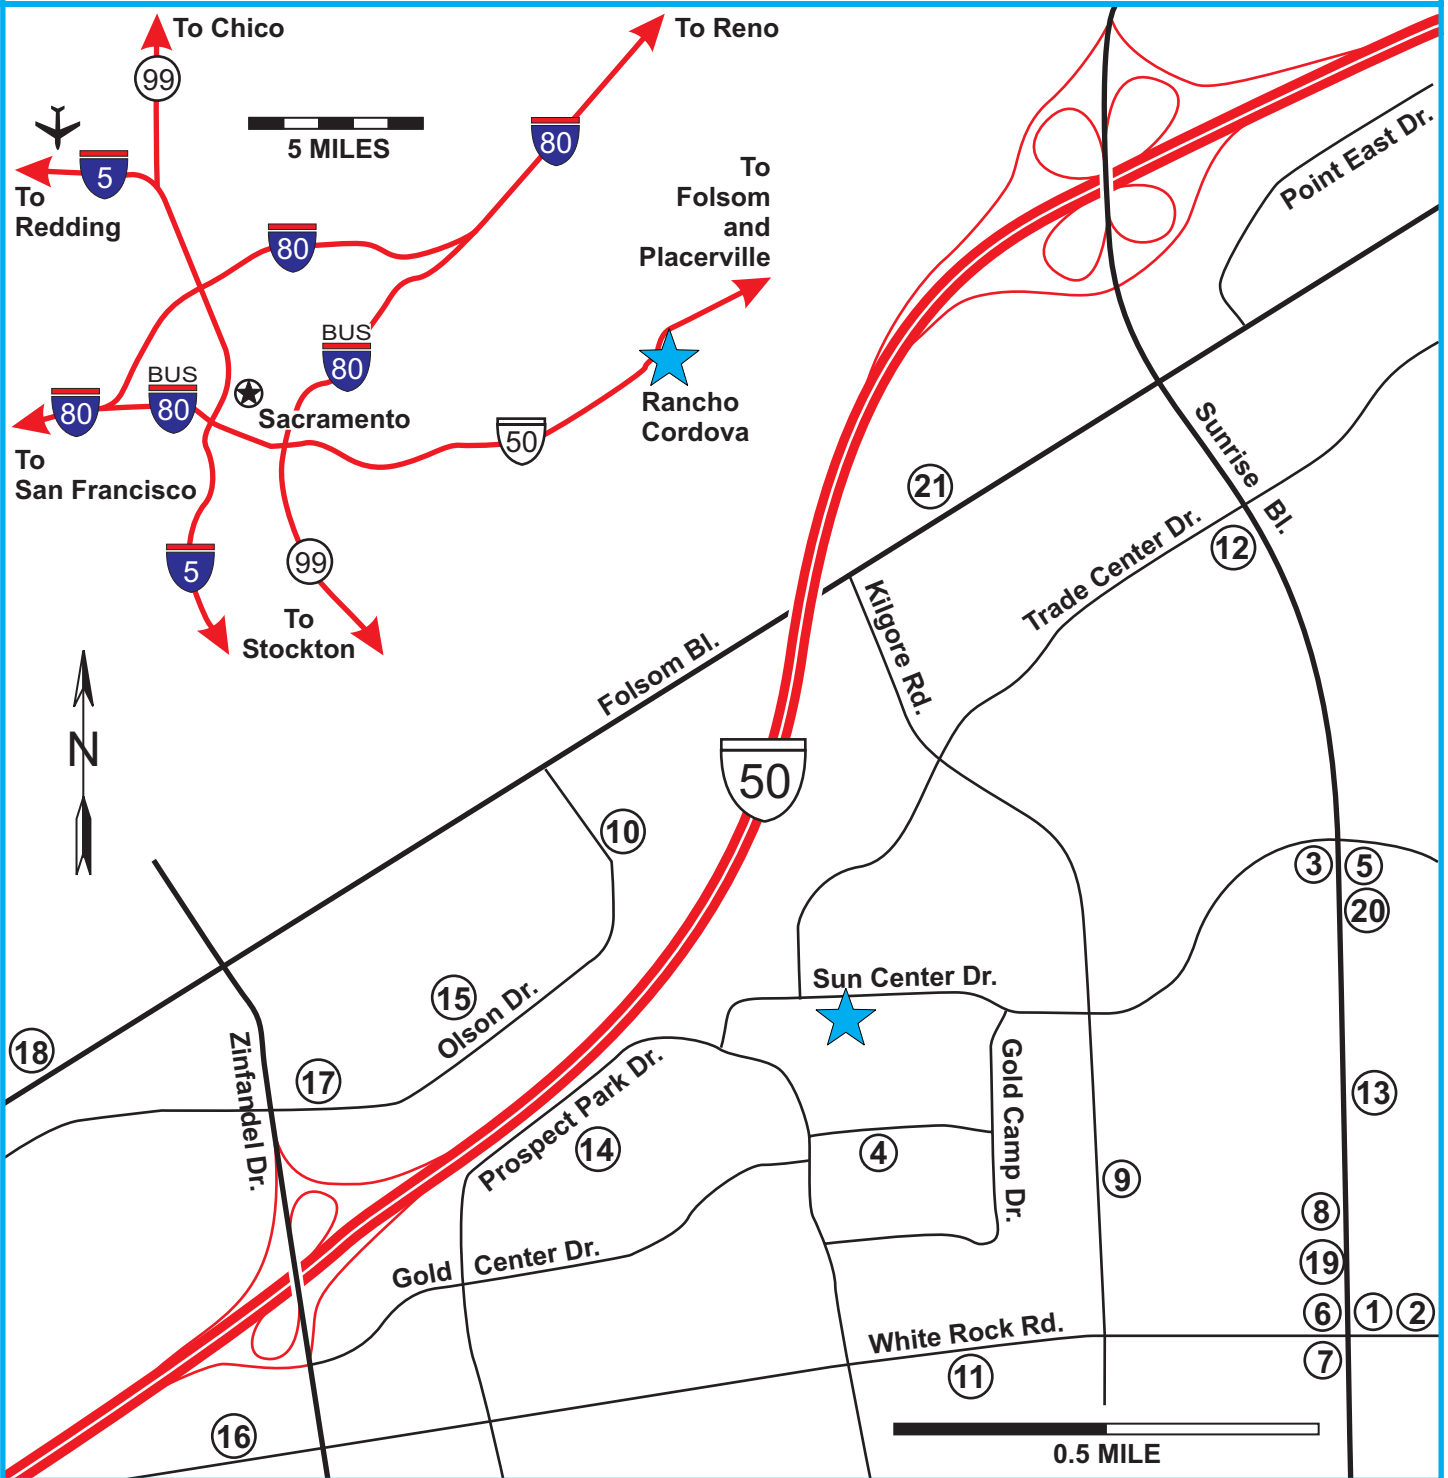

**From Sacramento:**

Take US-50 EAST to Zinfandel Drive.  
Go STRAIGHT onto Gold Center Drive.  
Turn LEFT on first Prospect Park Drive.  
Turn LEFT on Sun Center Drive.  
11020 is on the RIGHT.

**From Folsom:**

Take US-50 WEST to Sunrise Boulevard.  
Go SOUTH on Sunrise Boulevard.  
Turn RIGHT on Sun Center Drive.  
11020 is on the LEFT.

(X) = Local Restaurants (see attached list)

Take US-50 WEST to Sunrise Boulevard.  
Go SOUTH on Sunrise Boulevard.  
Turn RIGHT on Sun Center Drive.  
11020 is on the LEFT.

(X) = Local Accommodations (see list on next page)

**HIGHWAY 50 CORRIDOR HOTELS & MOTELS**  
**Rancho Cordova Area**