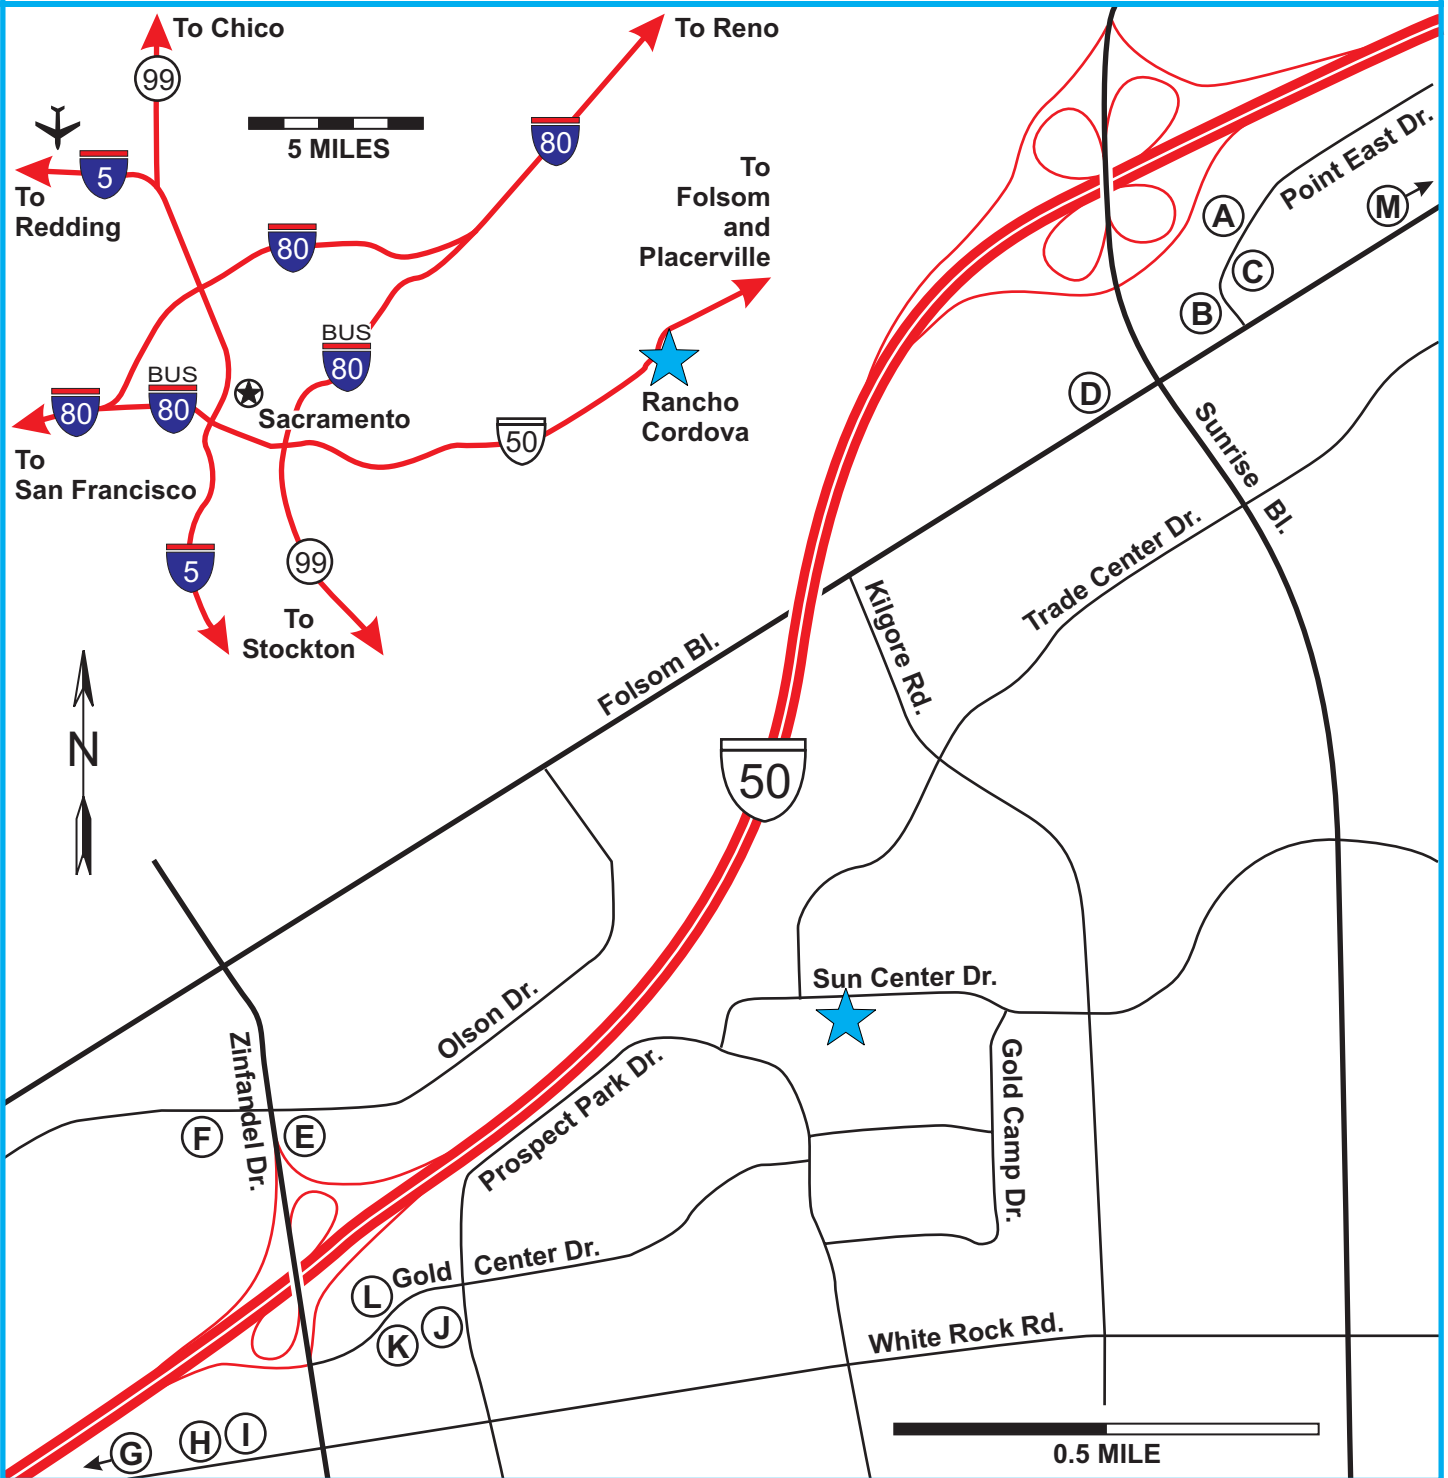

**From Sacramento:**

Take US-50 EAST to Zinfandel Drive.  
Go STRAIGHT onto Gold Center Drive.  
Turn LEFT on first Prospect Park Drive.  
Turn LEFT on Sun Center Drive.  
11020 is on the RIGHT.

**From Folsom:**

Take US-50 WEST to Sunrise Boulevard.  
Go SOUTH on Sunrise Boulevard.  
Turn RIGHT on Sun Center Drive.  
11020 is on the LEFT.

(X) = Local Restaurants (see attached list)

Take US-50 WEST to Sunrise Boulevard.  
Go SOUTH on Sunrise Boulevard.  
Turn RIGHT on Sun Center Drive.  
11020 is on the LEFT.

(X) = Local Accommodations (see list on next page)

**HIGHWAY 50 CORRIDOR HOTELS & MOTELS**  
**Rancho Cordova Area**