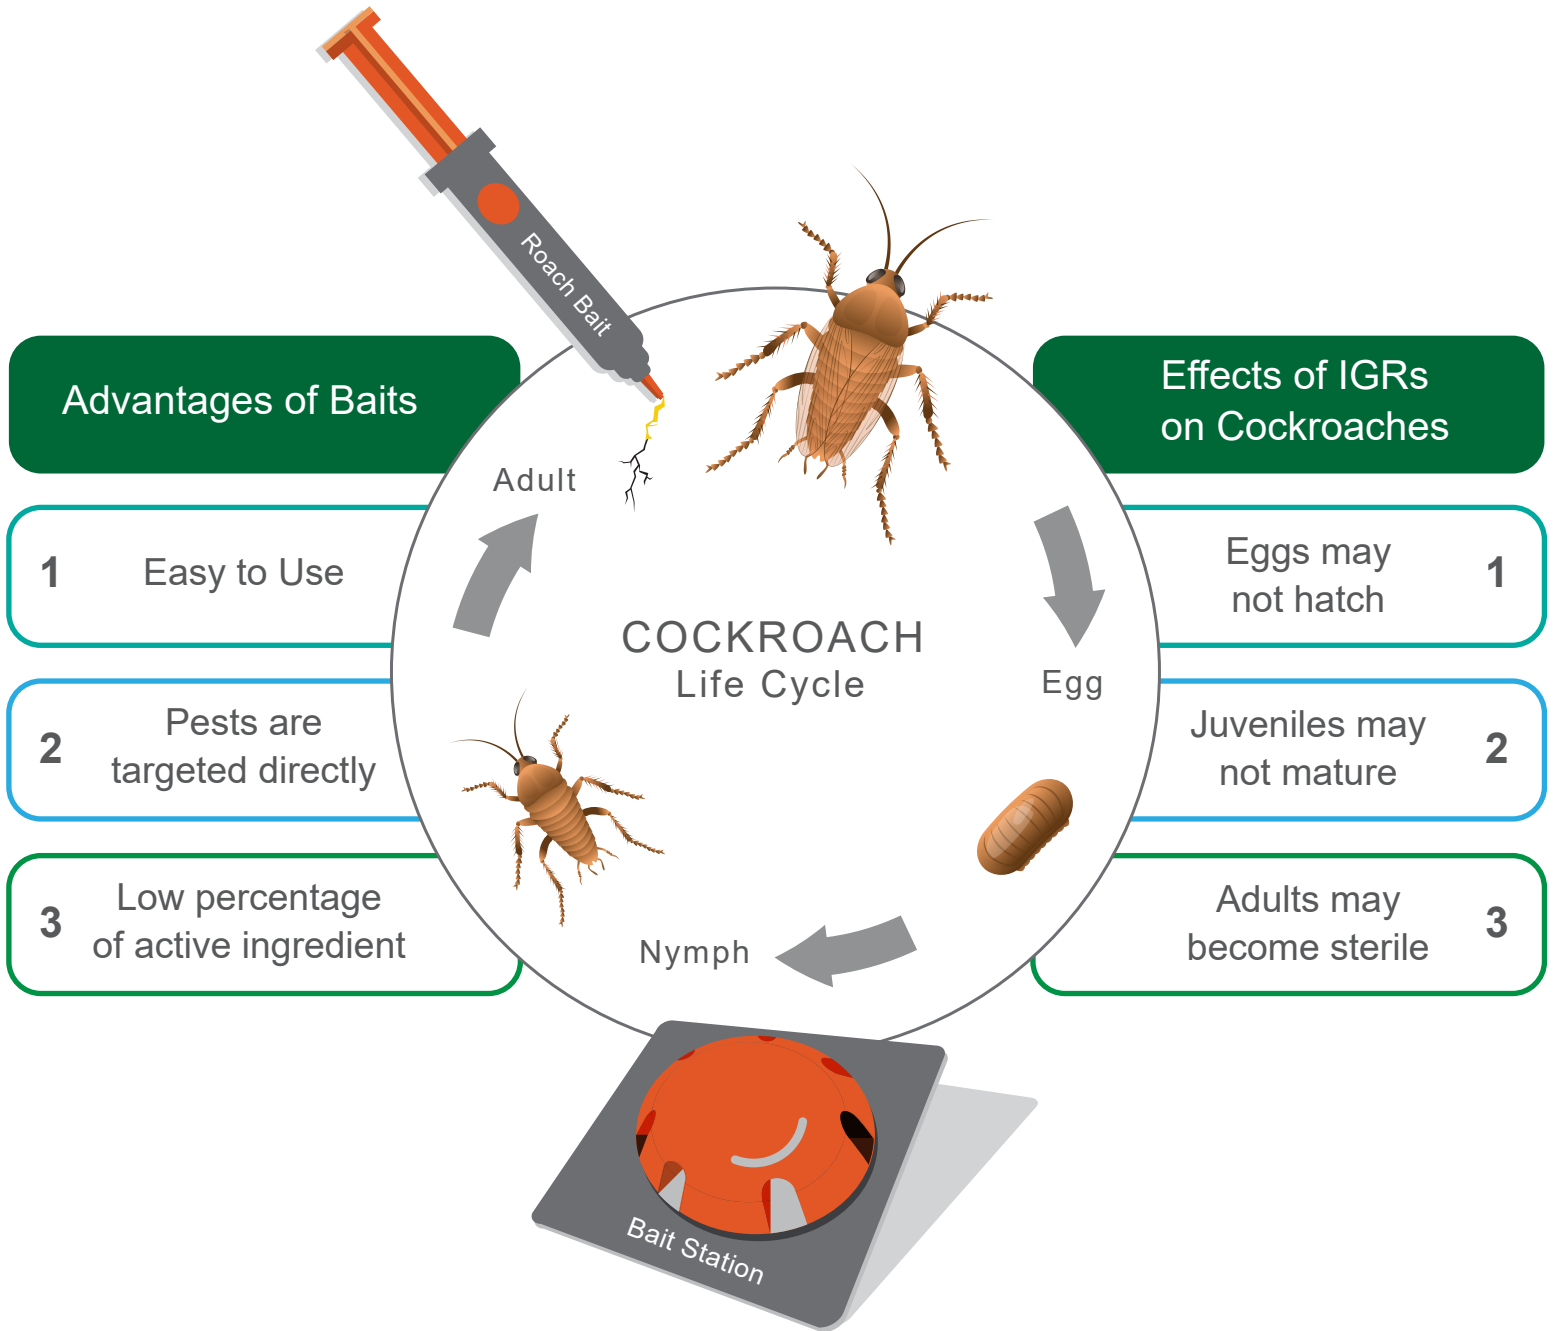

# Bait & GROWTH Regulate

To kill roaches and disrupt their life cycle, use bait in combination with an insect growth regulator (IGR)

 [www.cdpr.ca.gov/docs/schoolipm/](http://www.cdpr.ca.gov/docs/schoolipm/)