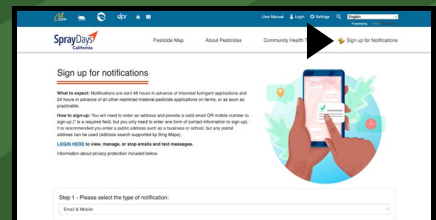

3. Sign-up for Notifications

Provide any California address and an email or mobile phone number to get information sent to you when specific pesticide applications are scheduled